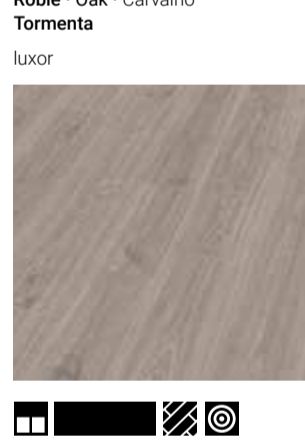

25U
Roble · Oak · Carvalho
River
luxor